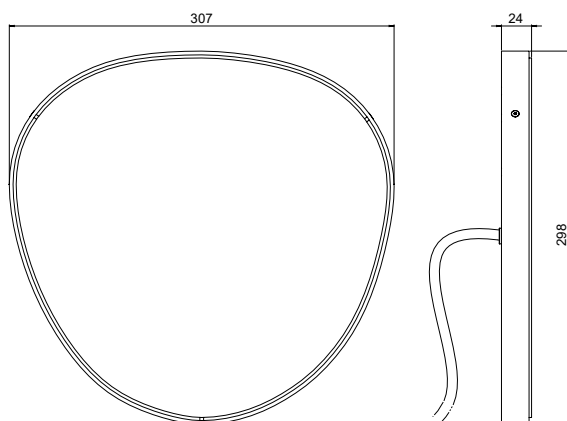

FABSCARTE

SELVATICA

lampada da parete
wall lamp

Codice prodotto/Product code

FAB.0044

Descrizione/Description

Lampada da parete realizzata in ottone naturale con rivestimento in carta decorata. Cablaggio con interruttore rompifilo on/off, spina a due poli.
Wall lamp made of natural brass with decorated paper covering. Wiring with on/off switch, two-pole plug.

Installazione/Installation

A parete/Wall

Dimensioni/Size (mm)

L 307 mm H 298 mm W 24 mm

Finitura/Finish

Ottone/Brass

Potenza effettiva strip/Effective power strip (W)

13 W

Flusso luminoso effettivo /Effective luminous flux (lm)

1050 lm

Temperatura colore/Color temperature (K)

3000 K

Materiale/Material

Ottone naturale/Natural brass

Sorgente luminosa/Light source

Strip LED

Tensione/Supply voltage (V)

24 V

Classe di isolamento/Protection class

1

IP

20

FABSCARTE

Via Foppa, 50/A 20144 - Milano
T. +39 02 42 29 03 88 Email info@fabscarte.it Website www.fabscarte.it